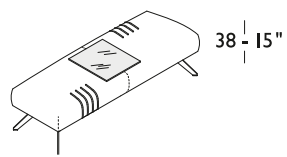

BENCHES

**P021D**  
150 x 50 - 59 x 20"

**P022D (with table)**  
150 x 50 - 59 x 20"

Hard wood frame.  
Seat cushion in polyurethane covered with wadding.  
Metal legs and details available in all customizing finishes.  
P022D top available in glass, ceramic or marble finishes.