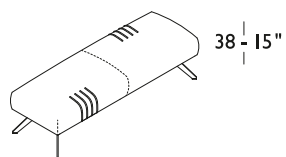

BENCHES

**P021D**  
150 x 50 - 59 x 20"

**P022D (with table)**  
150 x 50 - 59 x 20"

Hard wood frame.  
Seat cushion in polyurethane covered with wadding.  
Metal legs and details available in all customizing finishes.  
P022D top available in glass, ceramic or marble finishes.